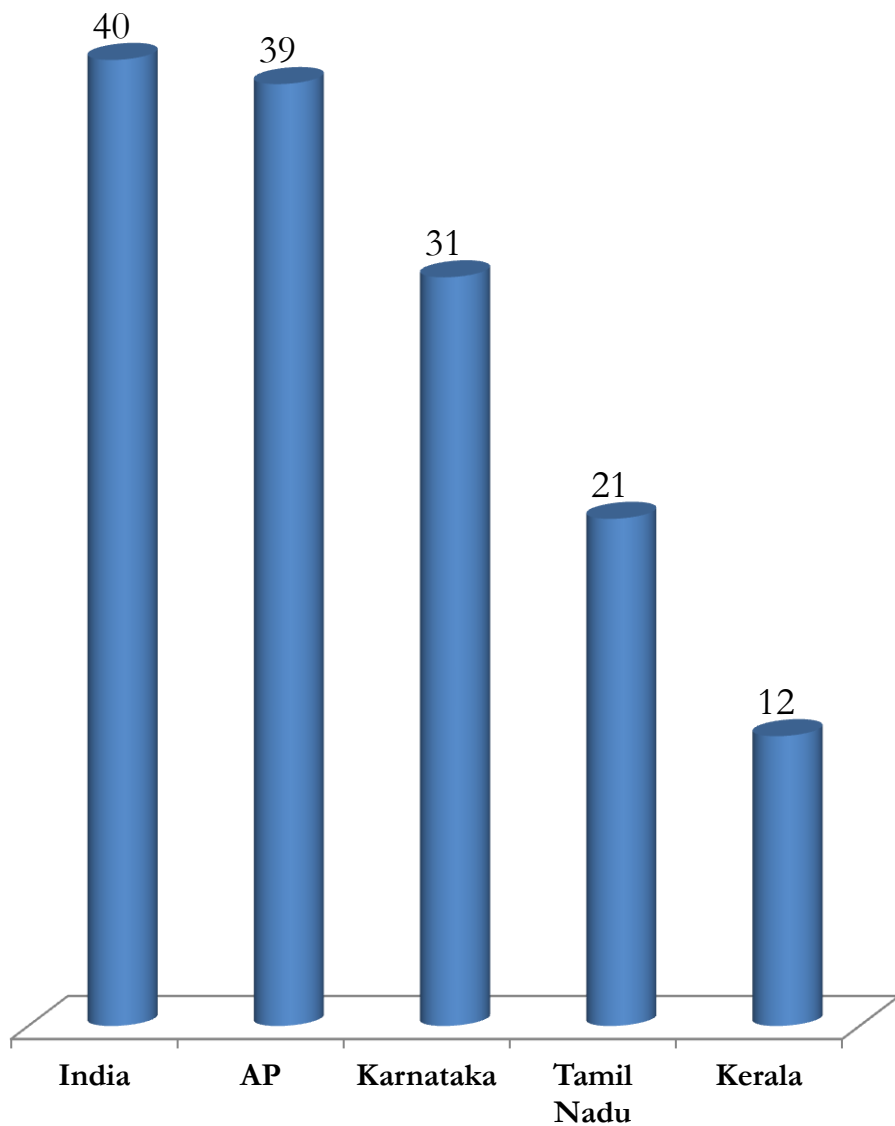

# Infant Mortality Rate

S. No.	District	Infant Mortality Rate
1	Srikakulam	47
2	Vizianaram	45
3	Visakhapatnam	39
4	East Godavari	34
5	West Godavari	28
6	Krishna	25
7	Guntur	31
8	Prakasam	37
9	Nellore	35
10	Chittoor	35
11	Kadapa	38
12	Ananthapur	45
13	Kurnool	43
	<b>State</b>	<b>39</b>